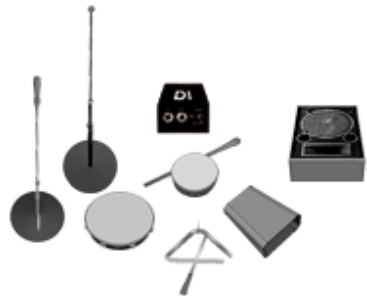

MATUTO Tech Rider-6 Piece

PA

PA Speakers
Mixer/Amp
6 monitors
All cables

Mics

6 Shure SM58 Vocal Mics
6 Direct Boxes
Instrument Mics for Drum Kit, Percussion and Guit Amp
All Mic Cables

Input List--

- 1.Kick
- 2.Snare
- 3.Floor
- 4.Hi Hat
- 5.OH Left
- 6.OH Right
- 7.DI for Drum Sampler
- 8.Mic for Guitar Amp
- 9.DI for Bass Amp
- 10.Accordion DI
- 11.Keyboard DI
- 12.Violin DI
- 13.Percussion mic (SM 58)
- 14.Percussion OH
- 15.Percussion DI
- 16.Vocal Mic Right
- 16.Vocal Mic Center Right
- 18.Vocal Mic Center Left
- 19.Vocal Mic Left
- 20.Vocal Mic Drums
- 21.Condenser Mic

Matuto Backline--

Guitar Amp- Fender Twin, Reverb or similar

Bass Amp- Aguilar, GK or similar

Keyboard Amp- JC 120 (or Roland/Peavy keyboard amp)

Violin Amp- Roland Acoustic Amp

Drum Kit:

Yamaha Maple Custom Absolute (or similar)
20"x16" bass drum
14"x14" floor tom (with legs)
12"x8" rack tom (with mount)
14"x5" maple wood snare drum
3 cymbal stands
1 snare stand
Hi hat stands (3 legs)
Bass drum pedal
Drum stool
7'x5' thin carpet

110V

MATUTO Tech Rider-6 Piece

Input List--

- 1.Kick
- 2.Snare
- 3.Floor
- 4.Hi Hat
- 5.OH Left
- 6.OH Right
- 7.DI for Drum Sampler

- 8.Mic for Guitar Amp
- 9.DI for Bass Amp
- 10.Accordion DI
- 11.Keyboard DI
- 12.Violin DI
- 13.Percussion mic (SM 58)
- 14.Percussion OH
- 15.Percussion DI
- 16.Vocal Mic Right
- 16.Vocal Mic Center Right

Bass drum pedal
Drum stool
7'x5' thin carpet